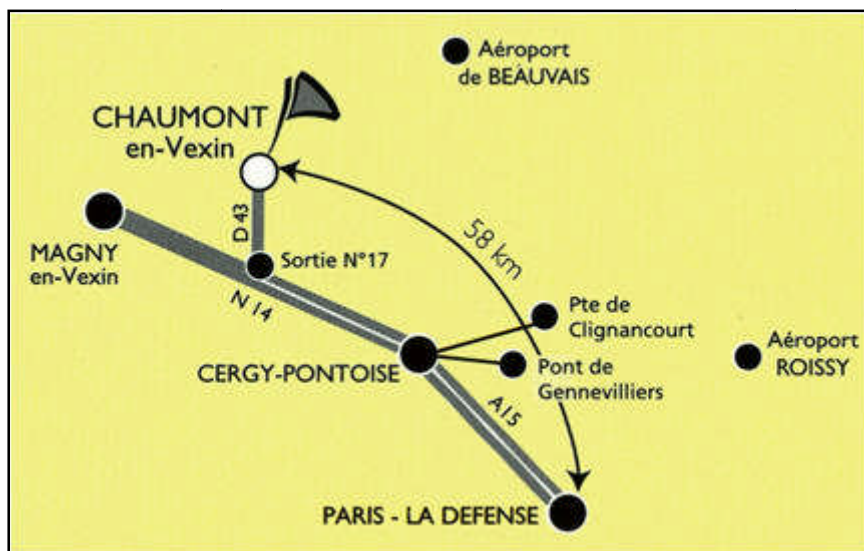

15mn of Beauvais and Low cost Airport .

- Since Neuilly, take the quays of Seine sides Asnières, or the Bridge of Gennevilliers, then the A15 freeway towards Cergy-Pontoise.
- Since " Paris- la Défense", take the A86 freeway, then A15 towards Cergy-Pontoise.
- Since the Door of Clignancourt, take the A15 freeway towards Cergy-Pontoise.

Stay on A15, exceed Cergy-Pontoise.

Take exit N°17 / Direction Dieppe, Gisors by D43.

Just before the entrance of Chaumont, turn to the left

Follow the signposting:

"Golf of Chaumont, Castle of Bertichères" (towards "Trie-Château, Gisors").